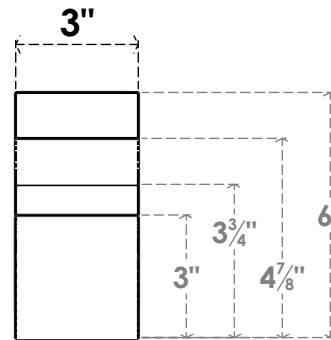

ITEM NUMBER: BRCPO030X06000X06000MON

3"W X 6"D X 6"H MONTEREY ARCHITECTURAL GRADE PVC OPEN BRACE

SIDE PROFILE

FRONT PROFILE

ISOMETRIC

EKENA MILLWORK
2300 WEST MAIN ST.
CLARKSVILLE, TX 75426
TOLL FREE: 866-607-0453
WWW.EKENAMILLWORK.COM