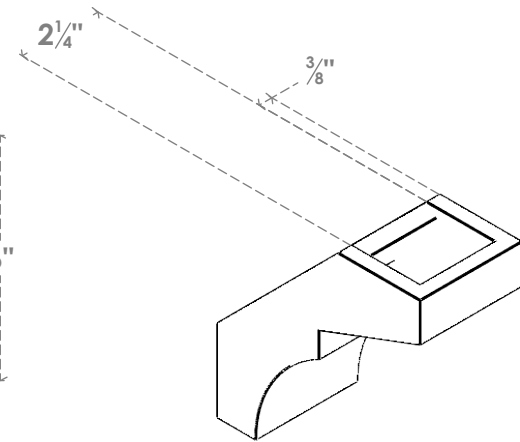

ITEM NUMBER: BRCPO030X06000X06000MON

3"W X 6"D X 6"H MONTEREY ARCHITECTURAL GRADE PVC OPEN BRACE

SIDE PROFILE

FRONT PROFILE

ISOMETRIC

EKENA MILLWORK
2300 WEST MAIN ST.
CLARKSVILLE, TX 75426
TOLL FREE: 866-607-0453
WWW.EKENAMILLWORK.COM