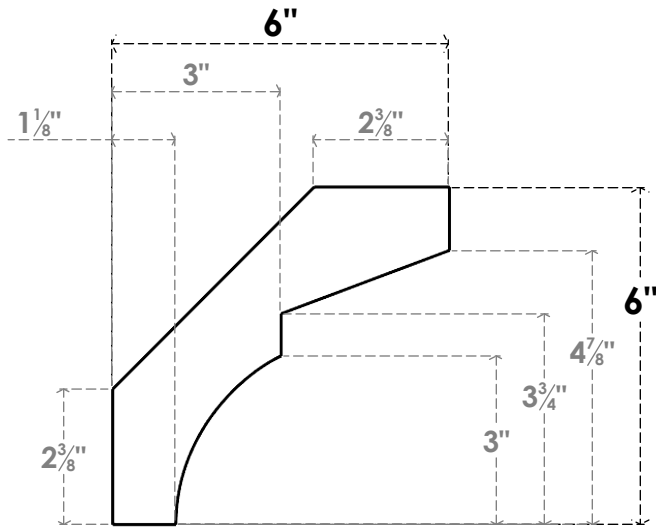

ITEM NUMBER: BRCPO030X06000X06000MON

3"W X 6"D X 6"H MONTEREY ARCHITECTURAL GRADE PVC OPEN BRACE

SIDE PROFILE

FRONT PROFILE

ISOMETRIC

EKENA MILLWORK
2300 WEST MAIN ST.
CLARKSVILLE, TX 75426
TOLL FREE: 866-607-0453
WWW.EKENAMILLWORK.COM